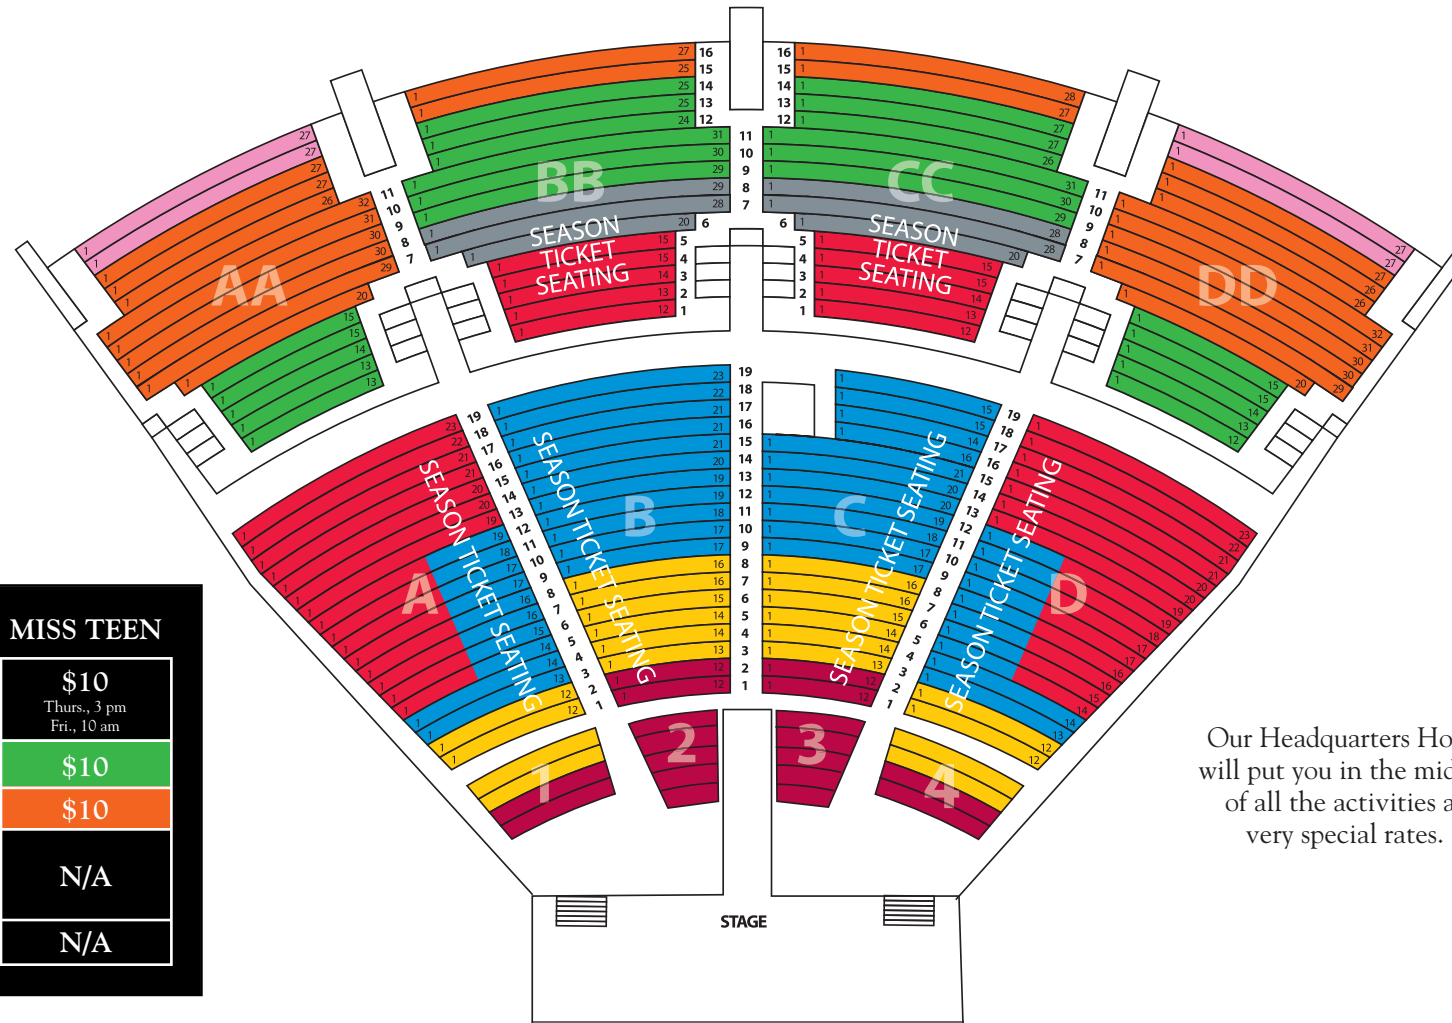

Miss Oklahoma's Outstanding Teen Season Ticket includes: One Ticket to both Preliminary Performances and One Ticket to the Final Performance. Buy both (7 SHOWS) and save \$10 to \$40.

	MISS OKLAHOMA ONLY	OUTSTANDING TEEN ONLY	BOTH MISS & TEEN Combined	TEEN SAVE
COPPER TICKET SET	\$ 80	\$20	\$ 90	\$10
BRONZE TICKET SET	\$100	\$40	\$125	\$15
SILVER TICKET SET	\$200	\$50	\$230	\$20
GOLD TICKET SET	\$300	\$60	\$335	\$25
PLATINUM TICKET SET	\$400	\$70	\$440	\$30
EMERALD TICKET SET	\$500	\$80	\$545	\$35
DIAMOND TICKET SET	\$600	\$90	\$650	\$40

Emoly West
Miss Oklahoma 2010

Heather Rasmussen
Miss Oklahoma's
Outstanding Teen 2010

MISS OKLAHOMA

Tuesday - Thursday

June 7, 8 & 9

Finals - Saturday, June 11

Oral Roberts University
Mabee Center • Tulsa, OK

MISS OKLAHOMA'S OUTSTANDING TEEN

Thursday - Friday

June 9-10

Finals - Friday, June 10

ALL SEATS RESERVED

Single Tickets

SINGLE PERFORMANCE TICKET	MISS OK	MISS TEEN
PRELIMINARY SHOW TICKETS	\$10 Tues., Wed., Thurs., 7:30 pm	\$10 Thurs., 3 pm Fri., 10 am
TEEN FINAL SHOW	N/A	\$10
MISS OK FINAL SHOW	\$50	N/A
FAMILY AREA, 1 SEAT FOR ALL SHOWS	\$30	N/A